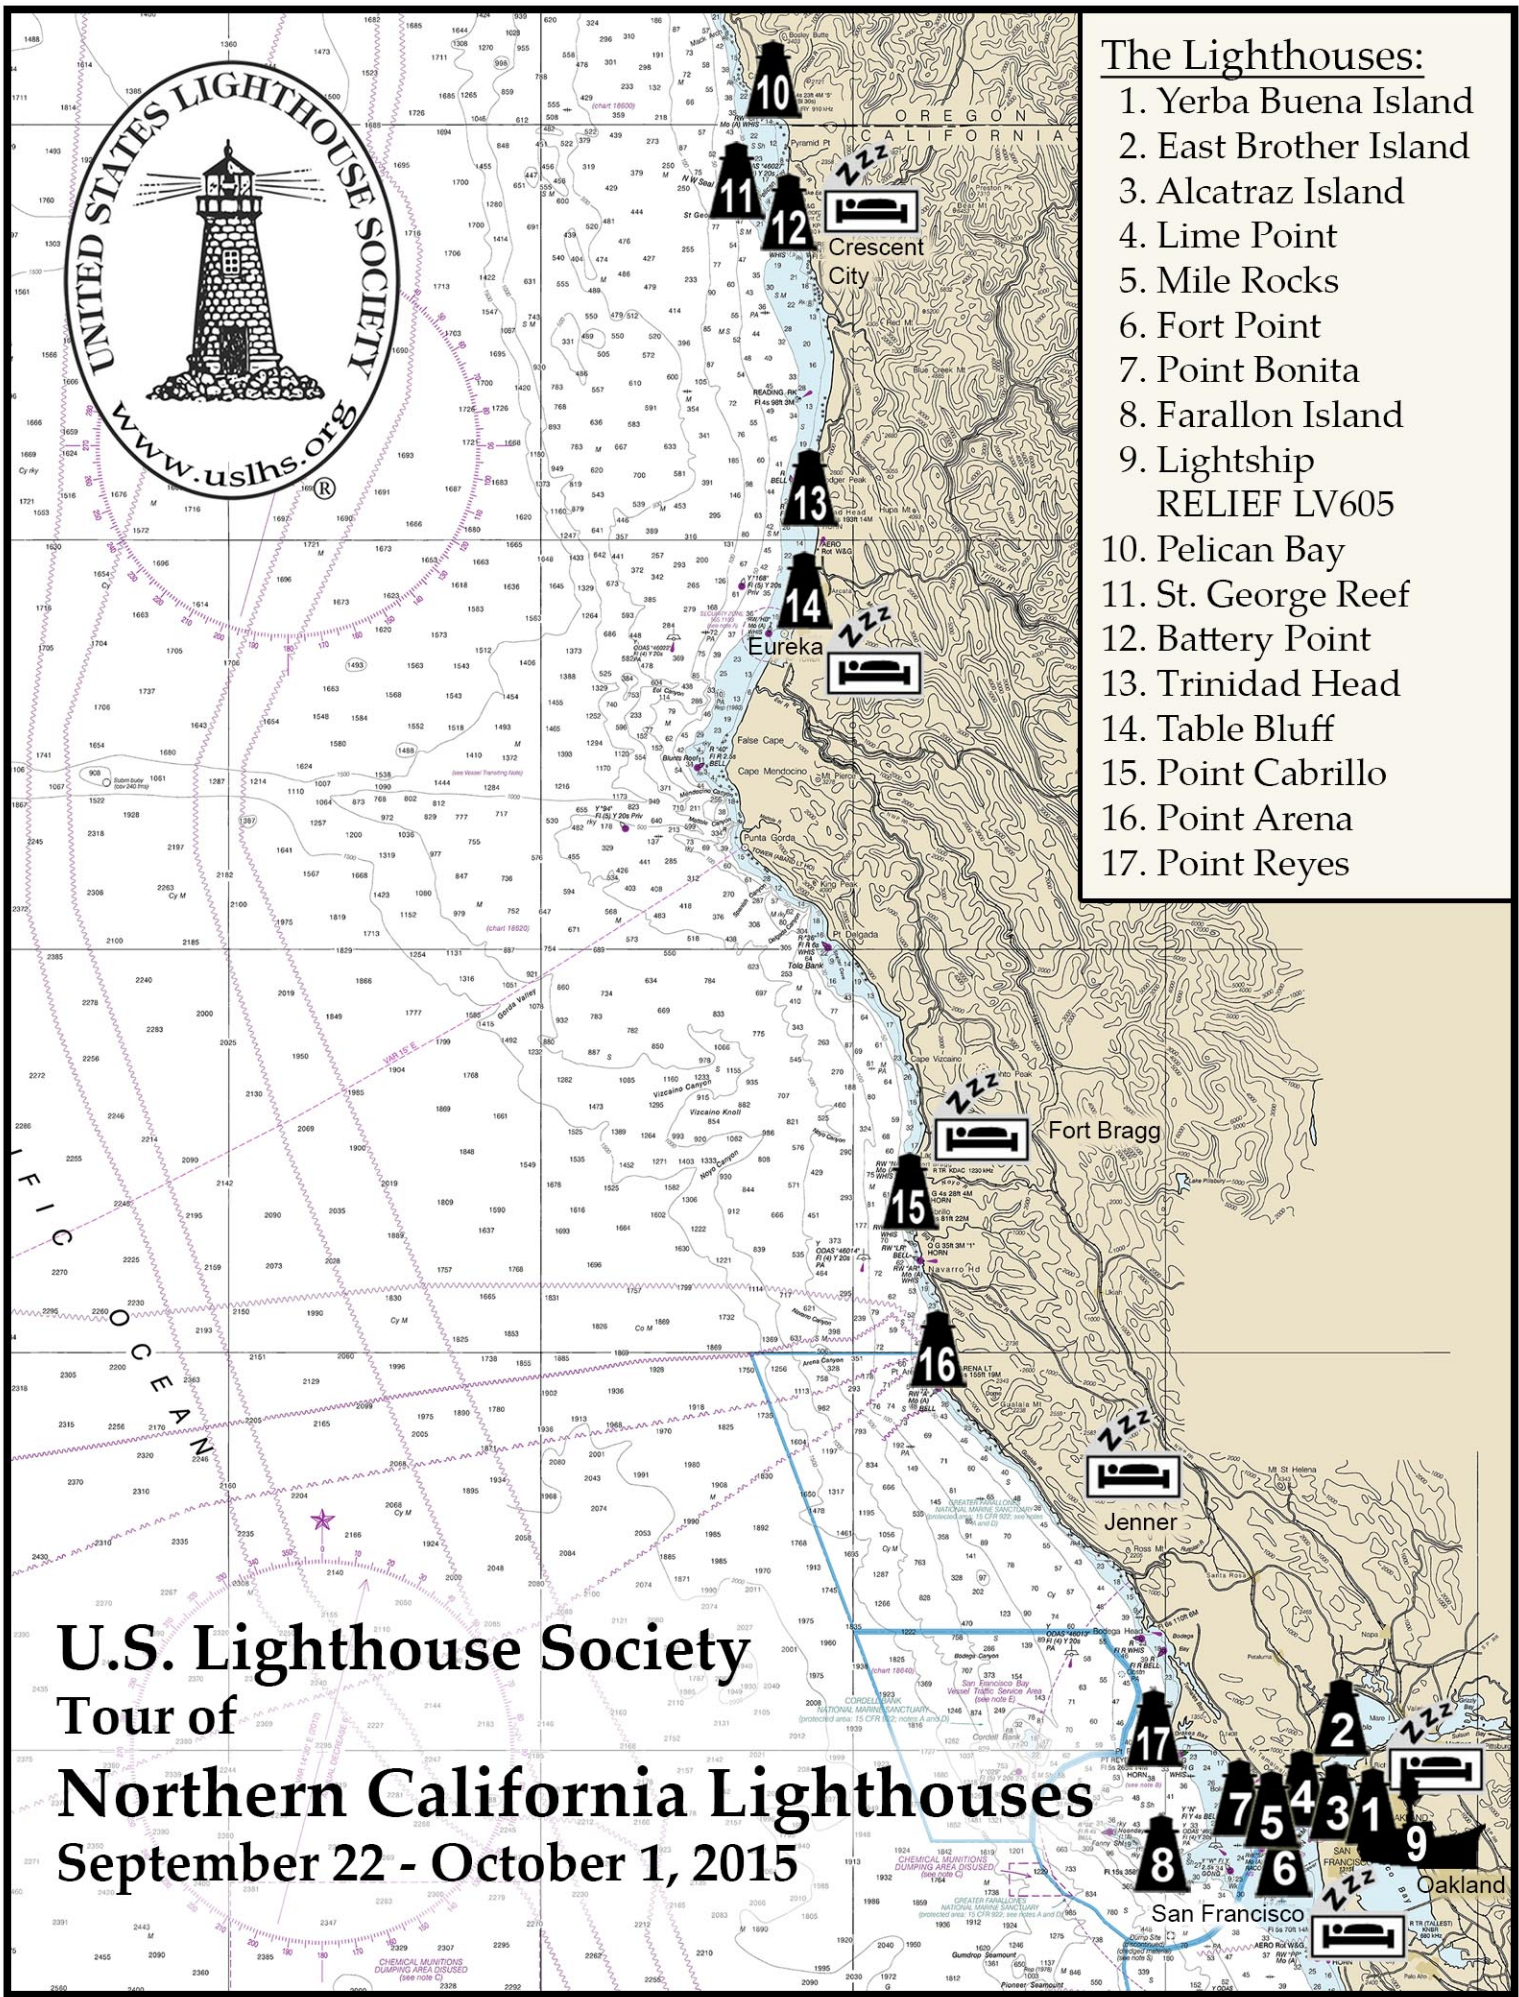

**The Lighthouses:**

1. Yerba Buena Island
2. East Brother Island
3. Alcatraz Island
4. Lime Point
5. Mile Rocks
6. Fort Point
7. Point Bonita
8. Farallon Island
9. Lightship RELIEF LV605
10. Pelican Bay
11. St. George Reef
12. Battery Point
13. Trinidad Head
14. Table Bluff
15. Point Cabrillo
16. Point Arena
17. Point Reyes

**U.S. Lighthouse Society  
 Tour of  
 Northern California Lighthouses  
 September 22 - October 1, 2015**